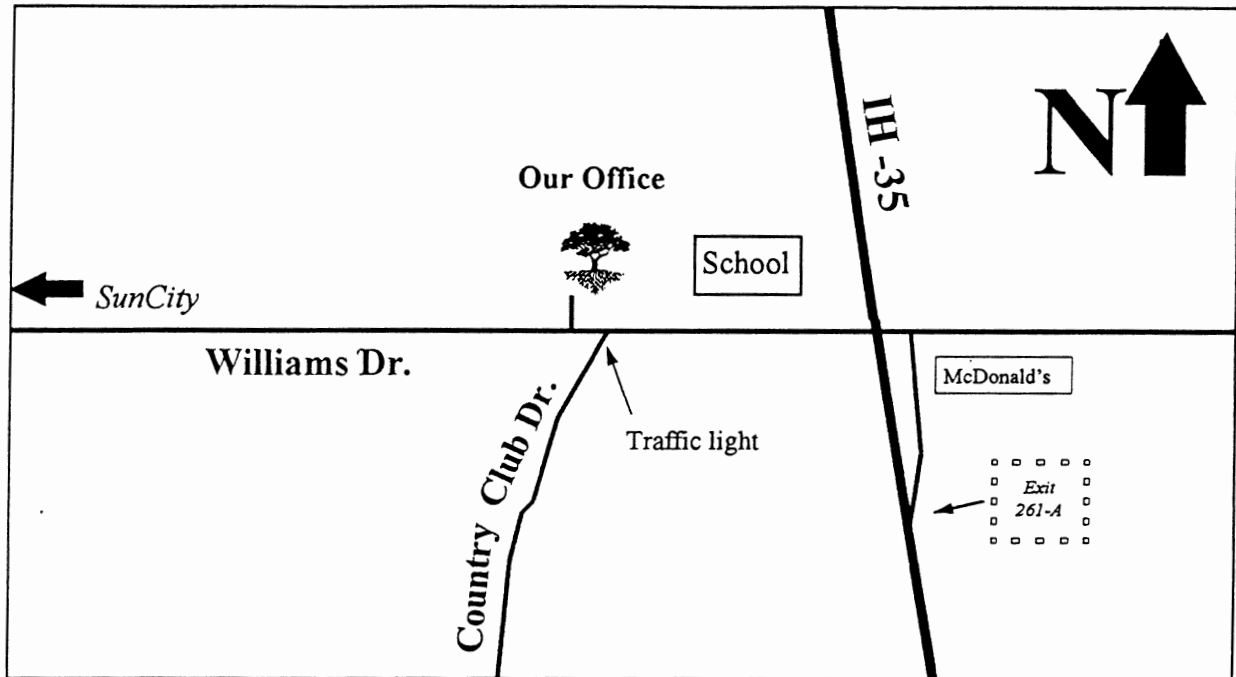

## From SunCity

From Del Webb Drive  
Turn left on Williams Drive  
Go East towards IH-35  
We are located on the left side  
Of Williams Drive just before  
the light at Country Club Drive

## From IH-35

Take the SunCity exit at 261A  
At Williams Dr. intersection:  
From IH-35 southbound, turn right  
From IH-35 northbound, turn left  
Go west on Williams Drive  
We are located on the right after  
the light at Country Club Drive